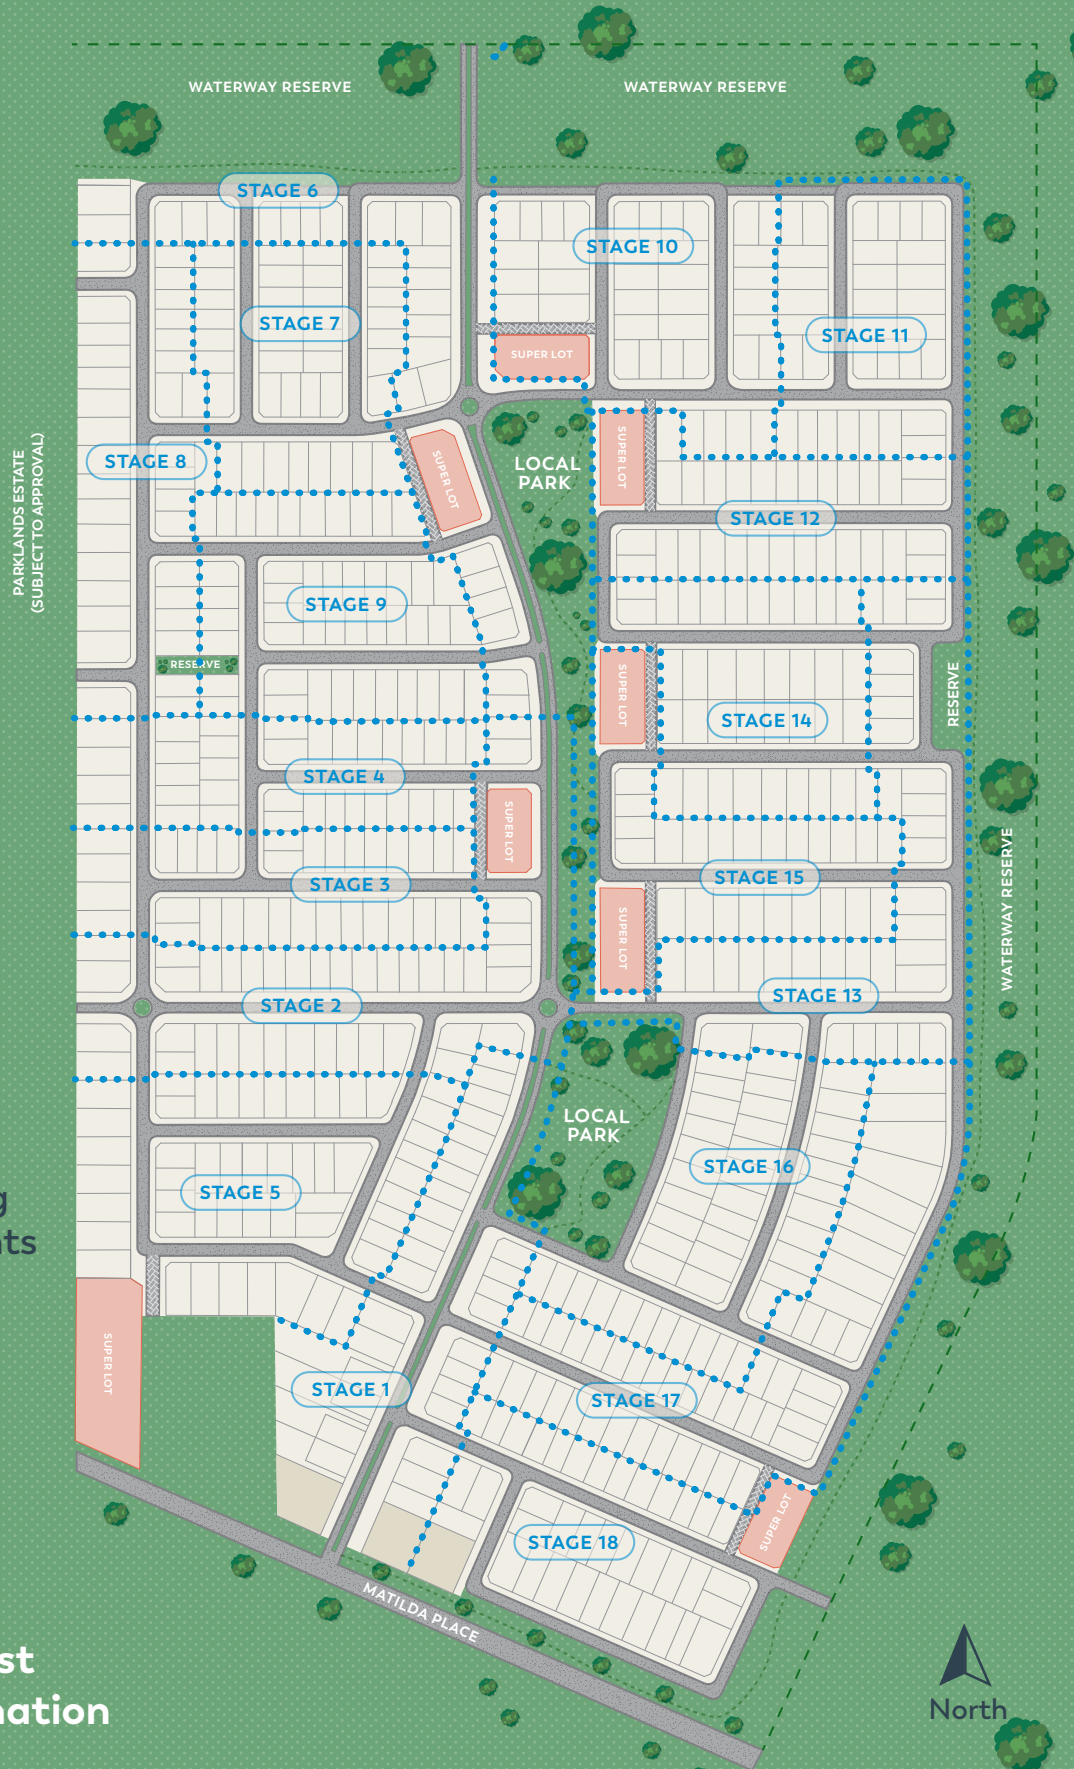

MATILDA GROVE

WONTHAGGI

Masterplan

Superlots suitable for (STCA):

- Medical Centre
- Childcare
- Convenience Centre

Set within this thriving coastal centre, residents can enjoy the perfect balance of stability, convenience, and relaxed coastal living.

Register your interest
or for further information

Call 1300 926 111

sales@laudersred.com.au

matildagroveland.com.au

*Masterplan not to scale.

lauders.com.au